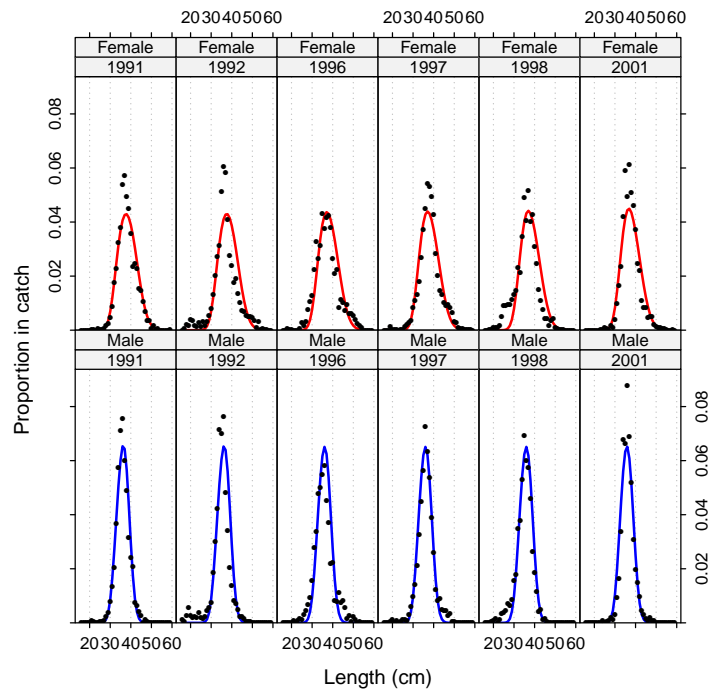

The **scape** gallery

Arni Magnusson

March 11, 2014

Contents

1	Overview	2
2	plotB	3
3	plotCA	4
4	plotCL	7
5	plotIndex	10
6	plotLA	12
7	plotN	14
8	plotSel	17

scape, n. *A view of scenery of any kind, whether consisting of land, water, cloud, or anything else.*

A general introduction to the **scape** and **plotMCMC** packages is in the vignette `R goes fishing`.

2 plotB

3 plotCA

4 plotCL

5 plotIndex

6 plotLA

7 plotN

8 plotSel