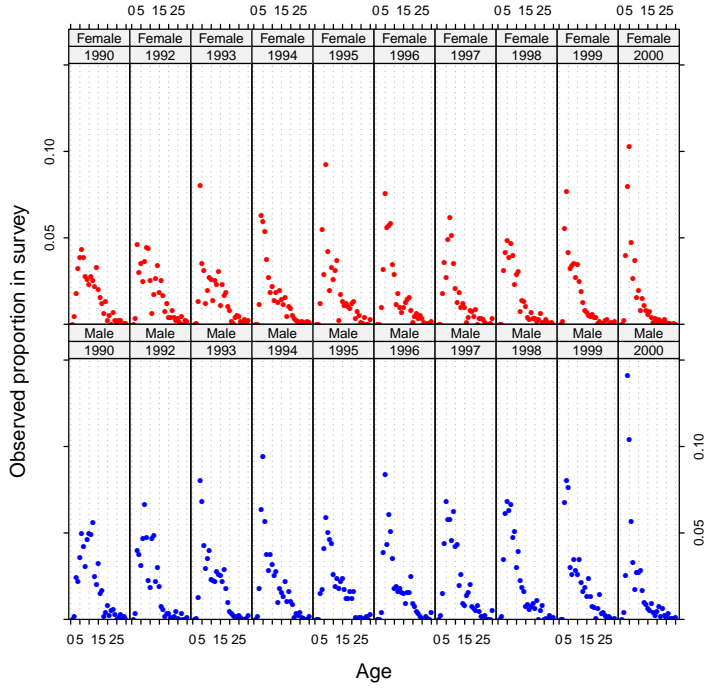

The **scape** gallery

Arni Magnusson

March 11, 2014

Contents

1	Overview	2
2	plotB	3
3	plotCA	4
4	plotCL	7
5	plotIndex	10
6	plotLA	12
7	plotN	14
8	plotSel	17

scape, n. *A view of scenery of any kind, whether consisting of land, water, cloud, or anything else.*

—Oxford English Dictionary

1 Overview

This vignette is only a series of plots, demonstrating how the **scape** plot examples look in a PDF document, as opposed to the default graphics device. Useful for package maintenance and as a visual overview of the package.

A general introduction to the **scape** and **plotMCMC** packages is in the vignette `R goes fishing`.

2 plotB

3 plotCA

4 plotCL

5 plotIndex

6 plotLA

7 plotN

8 plotSel