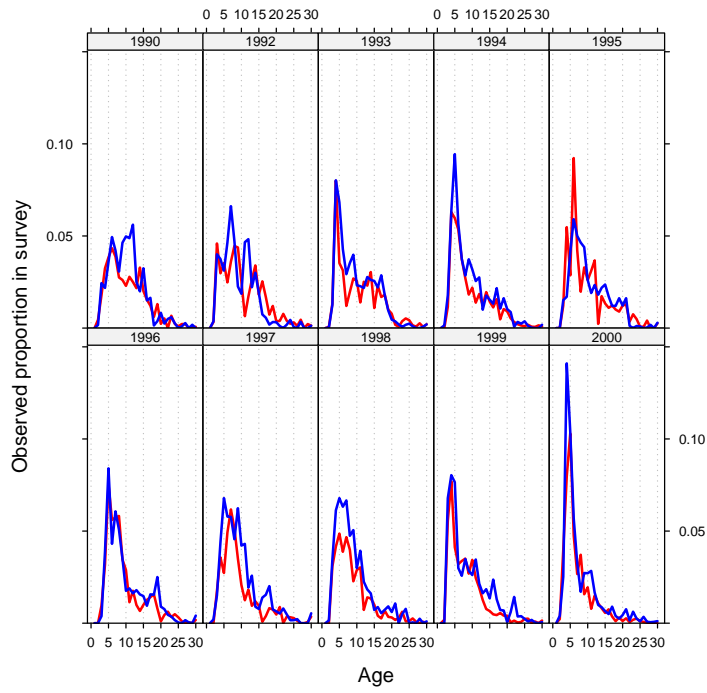

The **scape** gallery

Arni Magnusson

March 11, 2014

Contents

1	Overview	2
2	plotB	3
3	plotCA	4
4	plotCL	7
5	plotIndex	10
6	plotLA	12
7	plotN	14
8	plotSel	17

scape, n. *A view of scenery of any kind, whether consisting of land, water, cloud, or anything else.*

—Oxford English Dictionary

1 Overview

This vignette is only a series of plots, demonstrating how the **scape** plot examples look in a PDF document, as opposed to the default graphics device. Useful for package maintenance and as a visual overview of the package.

A general introduction to the **scape** and **plotMCMC** packages is in the vignette `R goes fishing`.

2 plotB

3 plotCA

4 plotCL

5 plotIndex

6 plotLA

7 plotN

8 plotSel