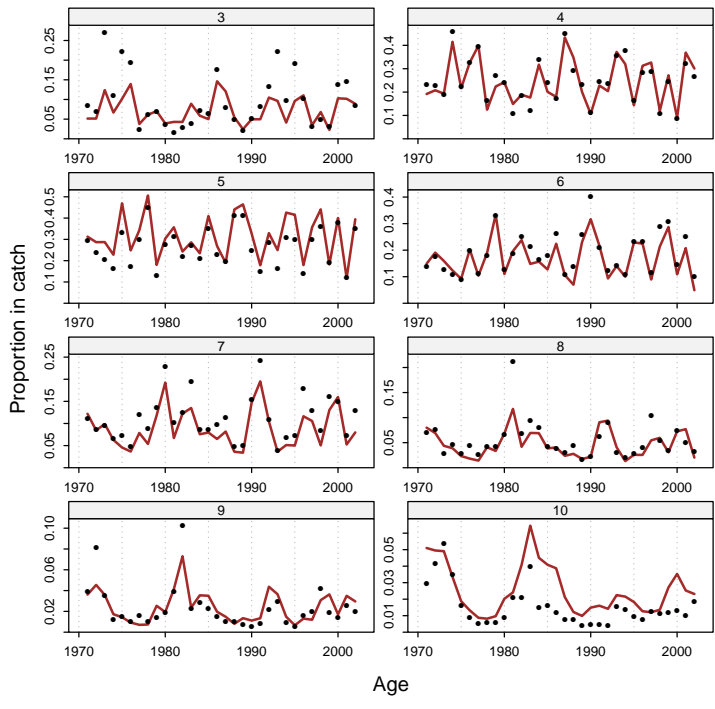

The **scape** gallery

Arni Magnusson

March 11, 2014

Contents

1	Overview	2
2	plotB	3
3	plotCA	4
4	plotCL	7
5	plotIndex	10
6	plotLA	12
7	plotN	14
8	plotSel	17

scape, n. *A view of scenery of any kind, whether consisting of land, water, cloud, or anything else.*

—Oxford English Dictionary

1 Overview

This vignette is only a series of plots, demonstrating how the **scape** plot examples look in a PDF document, as opposed to the default graphics device. Useful for package maintenance and as a visual overview of the package.

A general introduction to the **scape** and **plotMCMC** packages is in the vignette `R goes fishing`.

2 plotB

3 plotCA

4 plotCL

5 plotIndex

6 plotLA

7 plotN

8 plotSel