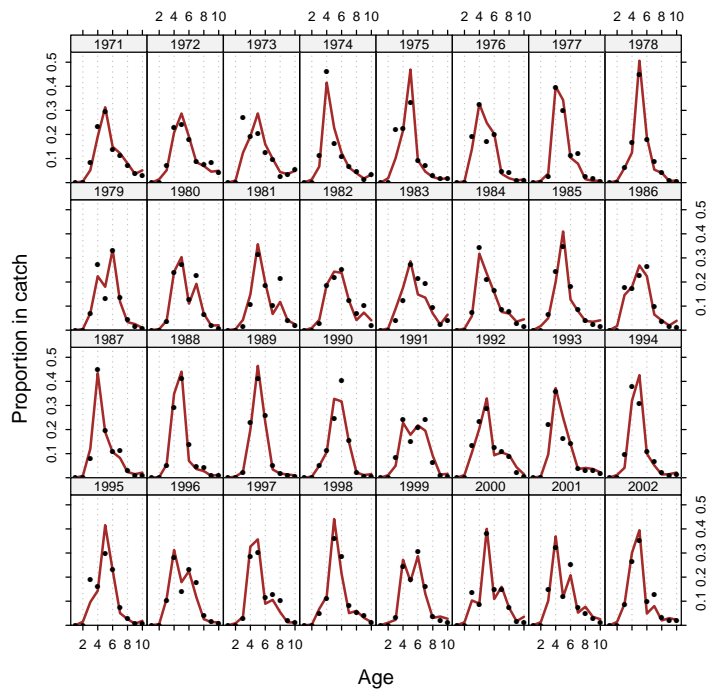

The **scape** gallery

Arni Magnusson

March 11, 2014

Contents

1	Overview	2
2	plotB	3
3	plotCA	4
4	plotCL	7
5	plotIndex	10
6	plotLA	12
7	plotN	14
8	plotSel	17

scape, n. *A view of scenery of any kind, whether consisting of land, water, cloud, or anything else.*

—Oxford English Dictionary

1 Overview

This vignette is only a series of plots, demonstrating how the **scape** plot examples look in a PDF document, as opposed to the default graphics device. Useful for package maintenance and as a visual overview of the package.

A general introduction to the **scape** and **plotMCMC** packages is in the vignette `R goes fishing`.

2 plotB

3 plotCA

4 plotCL

5 plotIndex

6 plotLA

7 plotN

8 plotSel